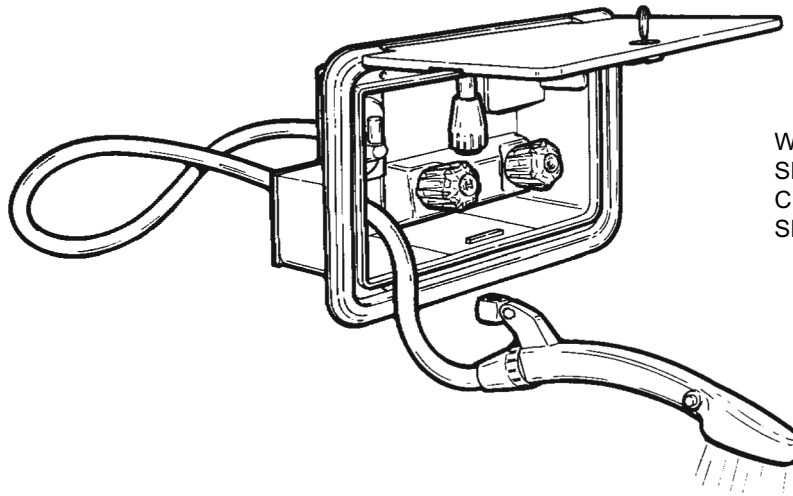

SHOWER KIT - POLAR WHITE	CRV #417399
DOOR ONLY - POLAR WHITE	CRV #457413
SHOWER HEAD - POLAR WHITE	CRV #661973

WALL BRACKET

WHITE, 3 POSITION SHOWER HEAD BRACKET	28027
CLEAR, 3 POSITION, SHOWER HEAD BRACKET	28028
	CRV #382651 - SUB

NYLON HOSE GUIDE

CRV #96422

1. ONDINE FIBER GASKET FOR 1/2" FITTING
   VENDOR # 4951
   CRV #96479