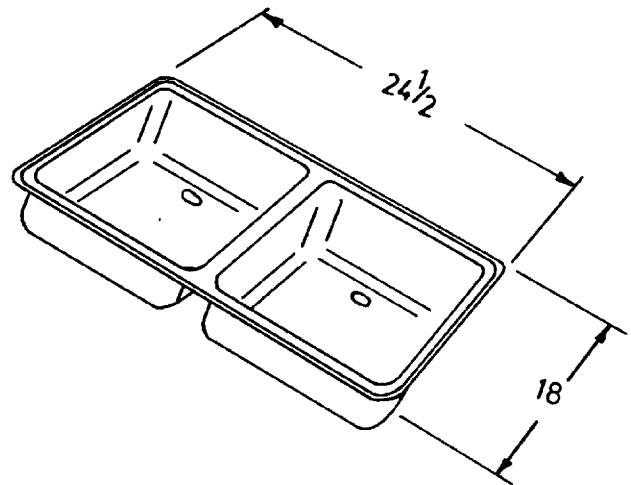

KITCHEN SINK 18 X 24-1/2
PORCELAIN IVORY CRV #348832