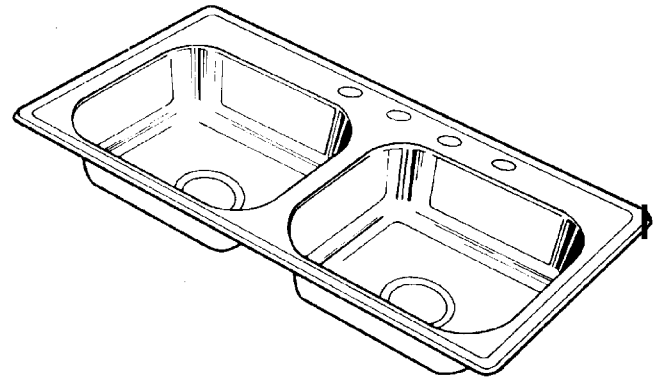

KITCHEN SINKS

225C-7 **CRV #172130**

KITCHEN SINK 19 X 33 STAINLESS
#1933 **CRV #362571**

SINK RIM
CRV #211950

KITCHEN SINK 18 X 24-1/2
PORCELAIN IVORY CRV #348832

PORCELAIN STEEL SINK #44688
COLOR: BONE 18 X 32 OVERALL
CRV #211942

POLAR SINKS

MODEL 225-7 (SELF-RIMMING)

OVERALL SIZE: 25" X 15-1/4"
 FLAT RIM DEPTH: 5"
 INDIVIDUAL BOWL SIZE: 11" X 13-1/4"
 DEPTH: 5" DRAIN: 2" REAR OF BOWLS
 CUT OUT SIZE: 23-5/8" X 13-7/8"

CRV #149568 DRAIN SIZE: 2"

MODEL 226-1 -3H (SELF-RIMMING)

FLAT RIM
 INDIVIDUAL BOWL SIZE: 11" X 13-1/4"
 DEPTH: 5" DRAIN: 2" REAR OF BOWLS
 CUT OUT SIZE: 23-5/8" X 15-5/8"

CRV #221892
 REPLACES **CRV #415681**
 SINK COVER **CRV# 830200**

MODEL 125-7 (SELF-RIMMING)

FLAT RIM 13" X 15-1/4"
 BOWL SIZE: 11" X 13-1/4"
 DEPTH: 5" DRAIN: 2" REAR OF BOWL
 CUT OUT SIZE: 11-5/8" X 13-7/8"

CRV #110097

#M1739-2H
 FLAT RIM 13" X 17"
 BOWL SIZE: 10" X 14"
 DEPTH: 5-1/4" DRAIN: 2" REAR OF BOWL
 CUT OUT SIZE: 11-5/8" X 15-5/8"
 TWO HOLES IN LEDGE