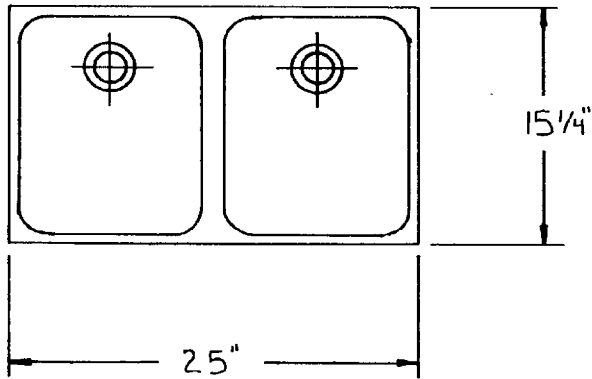

KITCHEN SINKS

225C-7   **CRV #172130**