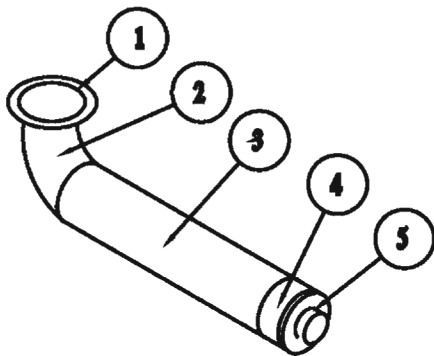

SWING-OUT TERMINATION ASSY.

NO.	CRV #	DESCRIPTION	VEND#
1	454325	CLOSET FLANGE W/RING	
2	454324	4" ELBOW	63-3614P
3	441449	4" X 13" ABS PIPE	
4	300671	4" FEMALE ADAPTER	2894
5	300672	4" CLEANOUT PLUG	3054

CRV #441448
(ASSY. DOES NOT INCLUDE PIPE, PIPE MUST BE
ORDERED SEPARATE)