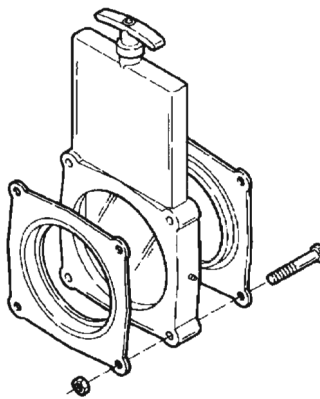

66 V1A   3" WASTE VALVE WITH SEALS, NUTS, BOLTS   **CRV #35294**