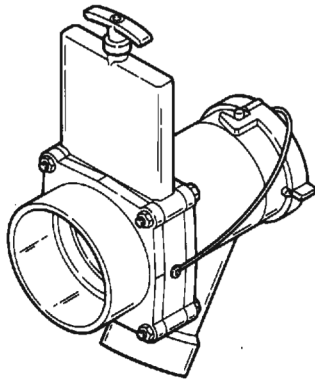

VALVES WITH FLANGED ADAPTERS, FLANGED BAYONET DOUBLE SWIVEL TEE, AND DUST CAP WITH STRAP

66 3A	3" HUB X SWIVEL WYE 3" X 3" X 2" VALVE WITH CAP	
66 3AR	3" HUB X SWIVEL WYE 3" X 3" X 1 1/2" VALVE WITH CAP	CRV #111486
66 3B	3" SPIGOT X SWIVEL WYE 3" X 3" X 2" VALVE WITH CAP	
66 3BR	3" SPIGOT X SWIVEL WYE 3" X 3" X 1 1/2" VALVE WITH CAP	CRV #192256