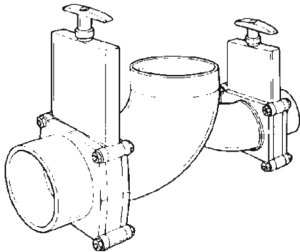

66 1A	3" HUB X SWIVEL T 3" X 3" X 2" TERM VALVE WITH CAP	
66 1B	3" SPIGOT X SWIVEL T 3" X 3" X 2" TERM VALVE WITH CAP	
66 7A	3" HUB X SWIVEL T 3" X 3" X 1 1/2" TERM VALVE WITH CAP	CRV #261467
66 7B	3" SPIGOT X SWIVEL T 3" X 3" X 1 1/2" TERM VALVE WITH CAP	

VALVES WITH FLANGED ADAPTERS, FLANGED BAYONET DOUBLE SWIVEL TEE, AND DUST CAP WITH STRAP

66 3A	3" HUB X SWIVEL WYE 3" X 3" X 2" VALVE WITH CAP	
66 3AR	3" HUB X SWIVEL WYE 3" X 3" X 1 1/2" VALVE WITH CAP	CRV #111486
66 3B	3" SPIGOT X SWIVEL WYE 3" X 3" X 2" VALVE WITH CAP	
66 3BR	3" SPIGOT X SWIVEL WYE 3" X 3" X 1 1/2" VALVE WITH CAP	CRV #192256

TERMINATION VALVES

PRODUCT # DESCRIPTION

VALVES WITH FLANGED ADAPTER, FLANGED BOAYNET
DOUBLE SWIVEL TEE, AND DUST CAP WITH STRAP

66 D13AAR	3" HUB X 1 1/2" HUB DUAL VALVE WITH CAP	CRV #136455
66 D13ABR	3" HUB X 1 1/2" SPIGOT DUAL VALVE WITH CAP	
66 D13BA	3" SPIGOT X 2" HUB DUAL VALVE WITH CAP	
66 D13BAR	3" SPIGOT X 1 1/2" HUB DUAL VALVE WITH CAP	
66 D13BB	3" SPIGOT X 2" SPIGOT DUAL VALVE WITH CAP	CRV #319616
66 D13BBR	3" SPIGOT X 1 1/2" SPIGOT DUAL VALVE WITH CAP	

66 D14BBR	3" SPIGOT X 1 1/2" SPIGOT DUAL VALVE	
66 D14AAR	3H X 1 1/2" HUB DUAL VALVE SPIGOT OUTLET	CRV #427131

66 D15AAR	3" HUB X 1 1/2" HUB DUAL TEE VALVE W/CAP	CRV #141682
-----------	--	--------------------