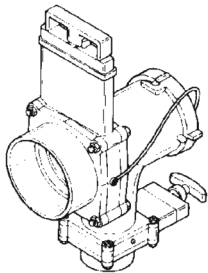

VALVES WITH FLANGED ADAPTERS, FLANGED BAYONET DOUBLE SWIVEL TEE, AND DUST CAP WITH STRAP

66 3A	3" HUB X SWIVEL WYE 3" X 3" X 2" VALVE WITH CAP	
66 3AR	3" HUB X SWIVEL WYE 3" X 3" X 1 1/2" VALVE WITH CAP	CRV #111486
66 3B	3" SPIGOT X SWIVEL WYE 3" X 3" X 2" VALVE WITH CAP	
66 3BR	3" SPIGOT X SWIVEL WYE 3" X 3" X 1 1/2" VALVE WITH CAP	CRV #192256

TERMINATION VALVES

PRODUCT # DESCRIPTION

VALVES WITH FLANGED ADAPTER, FLANGED BOAYNET
DOUBLE SWIVEL TEE, AND DUST CAP WITH STRAP

66 D13AAR	3" HUB X 1 1/2" HUB DUAL VALVE WITH CAP	CRV #136455
66 D13ABR	3" HUB X 1 1/2" SPIGOT DUAL VALVE WITH CAP	
66 D13BA	3" SPIGOT X 2" HUB DUAL VALVE WITH CAP	
66 D13BAR	3" SPIGOT X 1 1/2" HUB DUAL VALVE WITH CAP	
66 D13BB	3" SPIGOT X 2" SPIGOT DUAL VALVE WITH CAP	CRV #319616
66 D13BBR	3" SPIGOT X 1 1/2" SPIGOT DUAL VALVE WITH CAP	

66 D14BBR	3" SPIGOT X 1 1/2" SPIGOT DUAL VALVE	
66 D14AAR	3H X 1 1/2" HUB DUAL VALVE SPIGOT OUTLET	CRV #427131

66 D15AAR	3" HUB X 1 1/2" HUB DUAL TEE VALVE W/CAP	CRV #141682
-----------	--	--------------------

66 D16AAR	3" HUB X 1 1/2" HUB DUAL WYE VALVE W/CAP	CRV #500270
-----------	--	--------------------

66 D17AAR	3" HUB X 1 1/2" HUB DUAL HEEL ELBOW VALVE W/ CAP	CRV #489176
-----------	--	--------------------