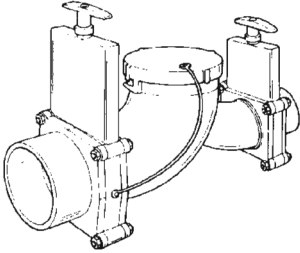

66 1A	3" HUB X SWIVEL T 3" X 3" X 2" TERM VALVE WITH CAP	
66 1B	3" SPIGOT X SWIVEL T 3" X 3" X 2" TERM VALVE WITH CAP	
66 7A	3" HUB X SWIVEL T 3" X 3" X 1 1/2" TERM VALVE WITH CAP	CRV #261467
66 7B	3" SPIGOT X SWIVEL T 3" X 3" X 1 1/2" TERM VALVE WITH CAP	

VALVES WITH FLANGED ADAPTERS, FLANGED BAYONET DOUBLE SWIVEL TEE, AND DUST CAP WITH STRAP

66 3A	3" HUB X SWIVEL WYE 3" X 3" X 2" VALVE WITH CAP	
66 3AR	3" HUB X SWIVEL WYE 3" X 3" X 1 1/2" VALVE WITH CAP	CRV #111486
66 3B	3" SPIGOT X SWIVEL WYE 3" X 3" X 2" VALVE WITH CAP	
66 3BR	3" SPIGOT X SWIVEL WYE 3" X 3" X 1 1/2" VALVE WITH CAP	CRV #192256

TERMINATION VALVES

PRODUCT # DESCRIPTION

VALVES WITH FLANGED ADAPTER, FLANGED BOAYNET
DOUBLE SWIVEL TEE, AND DUST CAP WITH STRAP

66 D13AAR	3" HUB X 1 1/2" HUB DUAL VALVE WITH CAP	CRV #136455
66 D13ABR	3" HUB X 1 1/2" SPIGOT DUAL VALVE WITH CAP	
66 D13BA	3" SPIGOT X 2" HUB DUAL VALVE WITH CAP	
66 D13BAR	3" SPIGOT X 1 1/2" HUB DUAL VALVE WITH CAP	
66 D13BB	3" SPIGOT X 2" SPIGOT DUAL VALVE WITH CAP	CRV #319616
66 D13BBR	3" SPIGOT X 1 1/2" SPIGOT DUAL VALVE WITH CAP	

66 D14BBR	3" SPIGOT X 1 1/2" SPIGOT DUAL VALVE	
66 D14AAR	3H X 1 1/2" HUB DUAL VALVE SPIGOT OUTLET	CRV #427131

66 D15AAR	3" HUB X 1 1/2" HUB DUAL TEE VALVE W/CAP	CRV #141682
-----------	--	--------------------