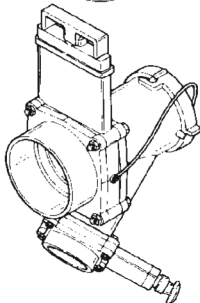

VALVES WITH FLANGED ADAPTERS, FLANGED BAYONET DOUBLE SWIVEL TEE, AND DUST CAP WITH STRAP

66 3A	3" HUB X SWIVEL WYE 3" X 3" X 2" VALVE WITH CAP	
66 3AR	3" HUB X SWIVEL WYE 3" X 3" X 1 1/2" VALVE WITH CAP	CRV #111486
66 3B	3" SPIGOT X SWIVEL WYE 3" X 3" X 2" VALVE WITH CAP	
66 3BR	3" SPIGOT X SWIVEL WYE 3" X 3" X 1 1/2" VALVE WITH CAP	CRV #192256

TERMINATION VALVES

PRODUCT # DESCRIPTION

VALVES WITH FLANGED ADAPTER, FLANGED BOAYNET
DOUBLE SWIVEL TEE, AND DUST CAP WITH STRAP

66 D13AAR	3" HUB X 1 1/2" HUB DUAL VALVE WITH CAP	CRV #136455
66 D13ABR	3" HUB X 1 1/2" SPIGOT DUAL VALVE WITH CAP	
66 D13BA	3" SPIGOT X 2" HUB DUAL VALVE WITH CAP	
66 D13BAR	3" SPIGOT X 1 1/2" HUB DUAL VALVE WITH CAP	
66 D13BB	3" SPIGOT X 2" SPIGOT DUAL VALVE WITH CAP	CRV #319616
66 D13BBR	3" SPIGOT X 1 1/2" SPIGOT DUAL VALVE WITH CAP	

66 D14BBR	3" SPIGOT X 1 1/2" SPIGOT DUAL VALVE	
66 D14AAR	3H X 1 1/2" HUB DUAL VALVE SPIGOT OUTLET	CRV #427131

66 D15AAR	3" HUB X 1 1/2" HUB DUAL TEE VALVE W/CAP	CRV #141682
-----------	--	--------------------

66 D16AAR	3" HUB X 1 1/2" HUB DUAL WYE VALVE W/CAP	CRV #500270
-----------	--	--------------------

66 D17AAR	3" HUB X 1 1/2" HUB DUAL HEEL ELBOW VALVE W/ CAP	CRV #489176
-----------	--	--------------------