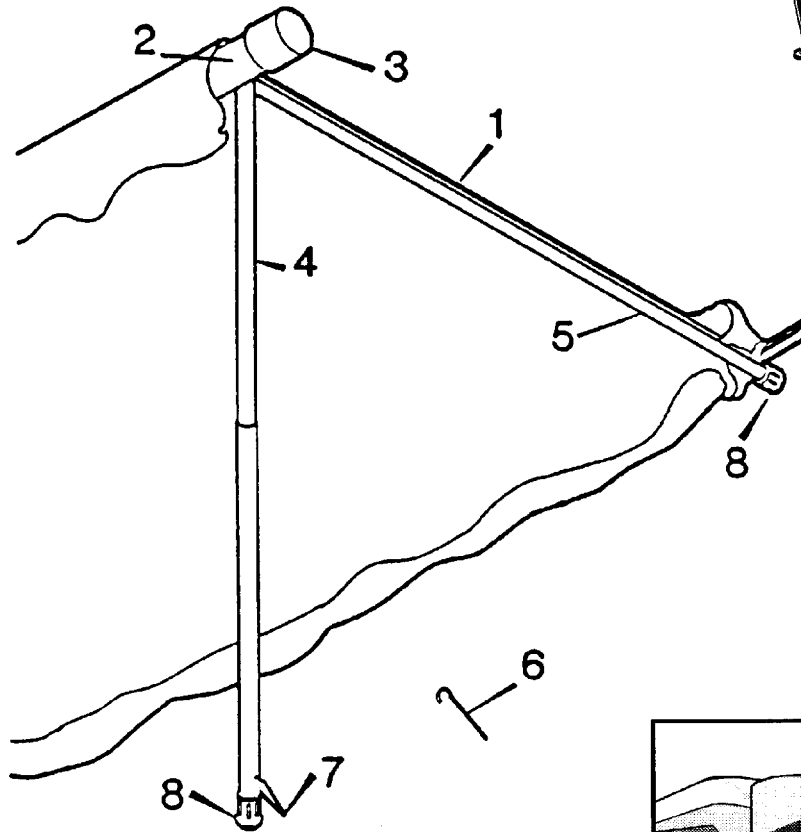

PATIO AWNINGS - POLAR WHITE HARDWARE (CREAM HARDWARE - NLA)

#934AV07	7FT	HORIZON BLUE
#934AV09	9FT	HORIZON BLUE
#934AV11	11FT	HORIZON BLUE

#934AX07	7FT	PERIWINKLE	CRV #468084
#934AX09	9FT	PERIWINKLE	CRV #468082 - NLA
#934AX11	11FT	PERIWINKLE	CRV #468083 - NLA

A&E PATTY O' CHAIRS
DIMENSIONS (H X W X D):
33" X 22" X 22" OPEN
24" X 22" X 2" CLOSED

#952305.202 (1-PAIR)

SCREEN ROOMS (USED WITH
TRIM LINE PATIO AWNINGS)