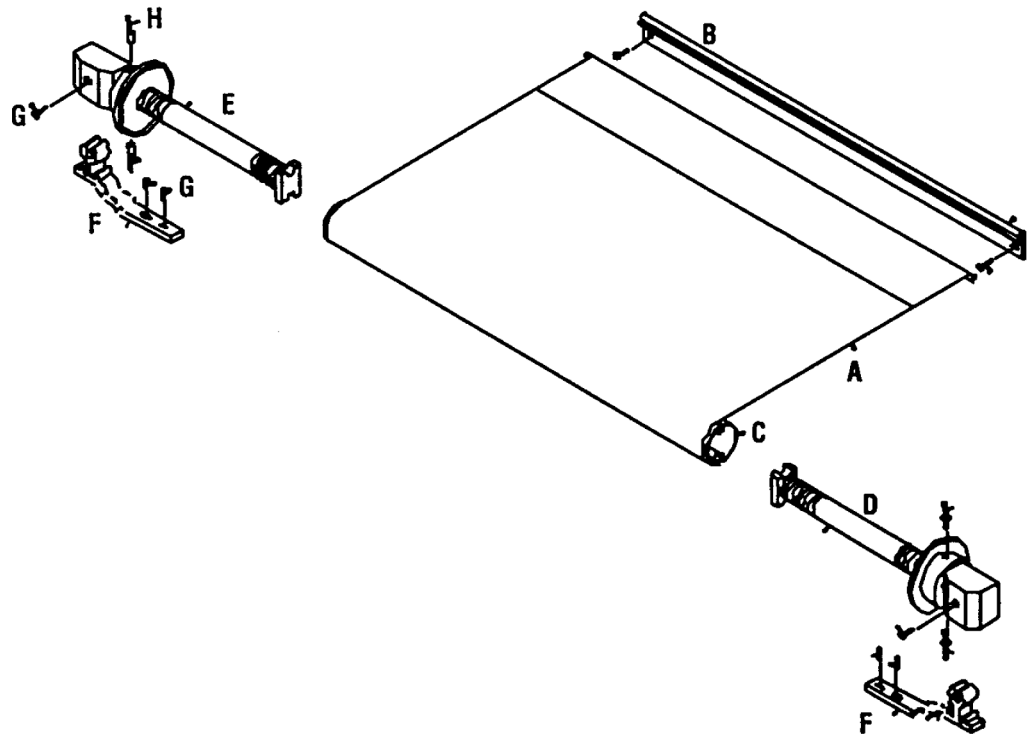

## CAREFREE SLIDE-OUT KOVER AWNING

POLAR WHITE

CRV #459605	78" X 32"	CRV #457957	147.5" X 37.5"
CRV #457958	79.5" X 38.5"	CRV #482879	155.5" X 37.5"
CRV #470987	95" X 37.5"	CRV #457959	156.75" X 38.5"
CRV #457970	131" X 37.5"	CRV #463553	163" X 38"
CRV #463552	145" X 38"	CRV #457960	174.5" X 38.5"
CRV #468086	146" X 37.5"		