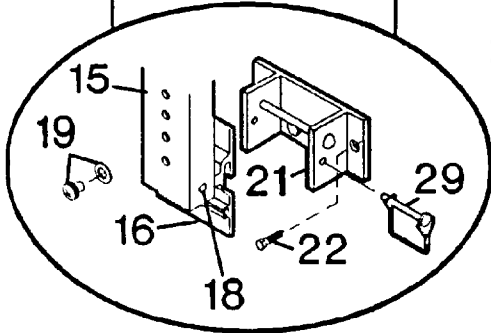

CRV #428460 SPACER KIT

SCREEN DOOR EDGE CLIP
CRV #434774