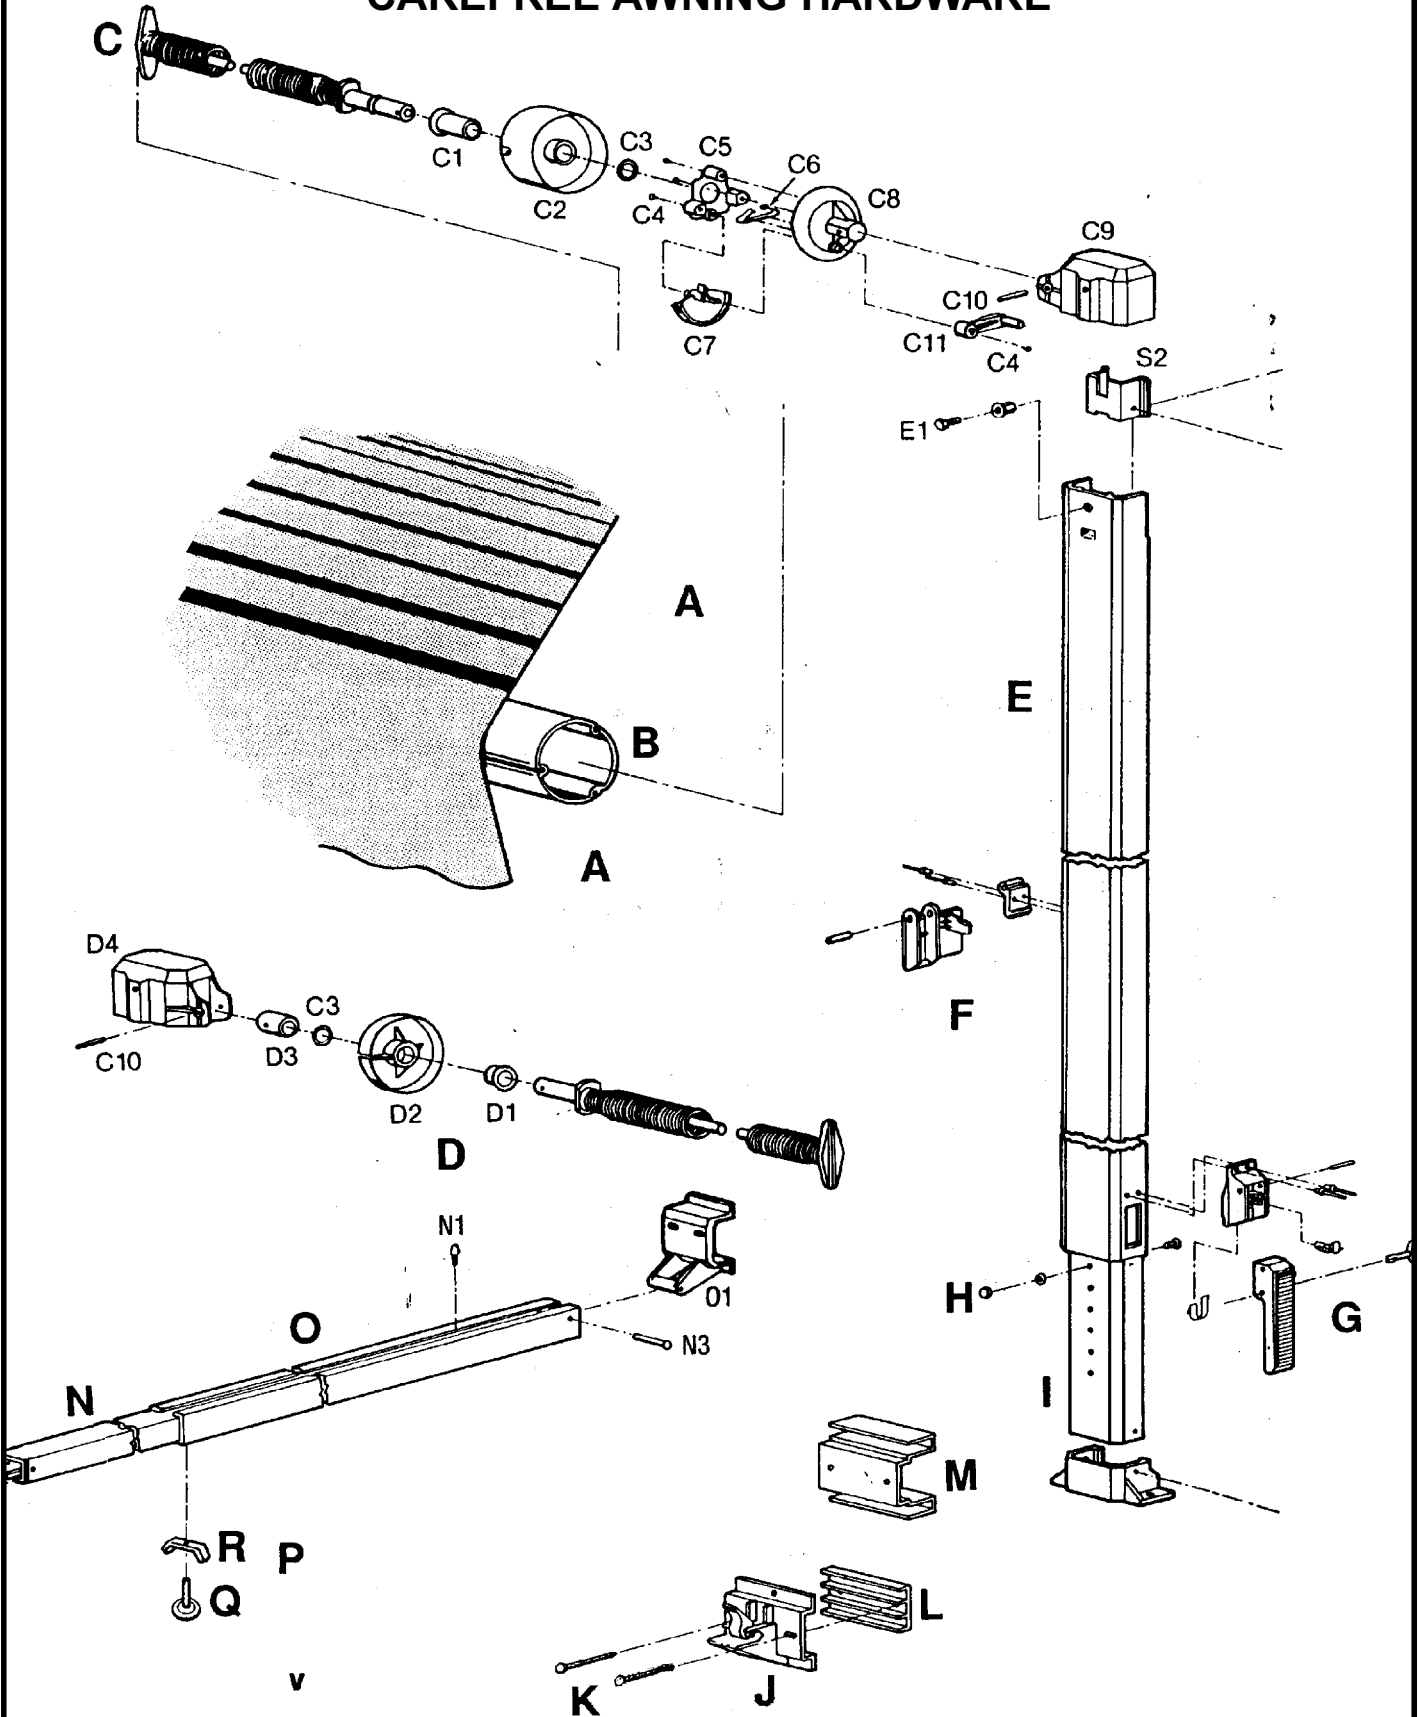

A & E

UNIVERSAL HARDWARE FOR 8500 & 9000 AWNING

PARTS LIST

NO.	VEND #	DESCRIPTION	CRV #
1		RAFTER, MAIN	
	830295.036	8480000.001 & 101	
	830295.037	8480000.002	
	830295.536	8480000.401 & 501	
2	830333	BRACKET TOP	
3	143002.053	RIVET, SEMI-TUBE 1/4" X 1-5/8"	
4	310359.010	SCREW, HEX HEAD 1/4" X 3.38" (2 REQ.)	
5		SECONDARY RAFTER	
	830463.011	8480000.001 & 101	
	830463.012	8480000.002	
	830463.511	8480000.401 & 501	
6		~~KNOB~~, ADJUSTMENT 1-7/8"	
7	KIT #93008	WASHER, STAINLESS .261	
8		WASHER, NYLON 1"	
9	3103745.000	~~NUT~~, 1/4 - 20	
10		ARM, ASSEMBLY MAIN	
	3103433.946	8480000.001 & 101	
	3103433.953	8480000.002	
	3103433.987	8480000.401 & 501	
11	830472	CATCH, SLIDER (SET OF 2)	
12	KIT #930041	SAFETY LOCK ASSEMBLY	698207
13	308171.019	RIVET, EXPANDING	
14	830644	LIFT HANDLE	
15		ARM ADJUSTABLE (INCLUDES: #16, 17 & 18)	
	830466.006	8480000.001, 101 & 002	
	3103819.052	CSA UNITS	
	830467.507	8480000.401 & 501	
	3103819.086	CSA UNITS	
16	830553	PATIO FOOT (WITH #17)	
17	143002.048	RIVET, SEMI TUBE 5/16" X 2-1/2"	
18	143002.047	RIVET, SEMI TUBE 1/4" X 2-1/2"	
19	830456	STOP PLUG KIT (SET OF 2)	
20	113006	SPIKE, 8" (2 REQ.)	
21	830465	BRACKET, BOTTOM MTG.	
22	310359.010	SCREW 14 X 3.38 (2 REQ.)	
	---	SCREW 14 X 1.5 (2 REQ.)	
23	730370	INSERT, BOTTOM MTG. BRACKET 3-1/2"	
24	730145	SPACER, TOP MTG. BRACKET	
25	830152.002	E-Z PULL ROD	435620
26	930004	DOOR ROLLER - CW	408011
	AR-35MW	DOOR ROLLER - POLAR WHITE	435882
27	3101746.000	WASHER, SPLIT LOCK 1/4"	
28	113024.001	BOLT, HEX 1/4" - 20 X 1/2" SSTL	
29	KIT #930006	PIN, SAFETY SPRING (2)	
30	830463	SLIDER ASSEMBLY	
31	141031	BUMPER	
32	143002.051	RIVET, SEMI-TUBE 3/16" X 1-1/8"	
N/S	3104745.009	SCREEN DOOR EDGE CLIP	434774

NOTE: REQ. QUANTITIES ARE FOR INDIVIDUAL ARM ONLY.

CAREFREE AWNING HARDWARE