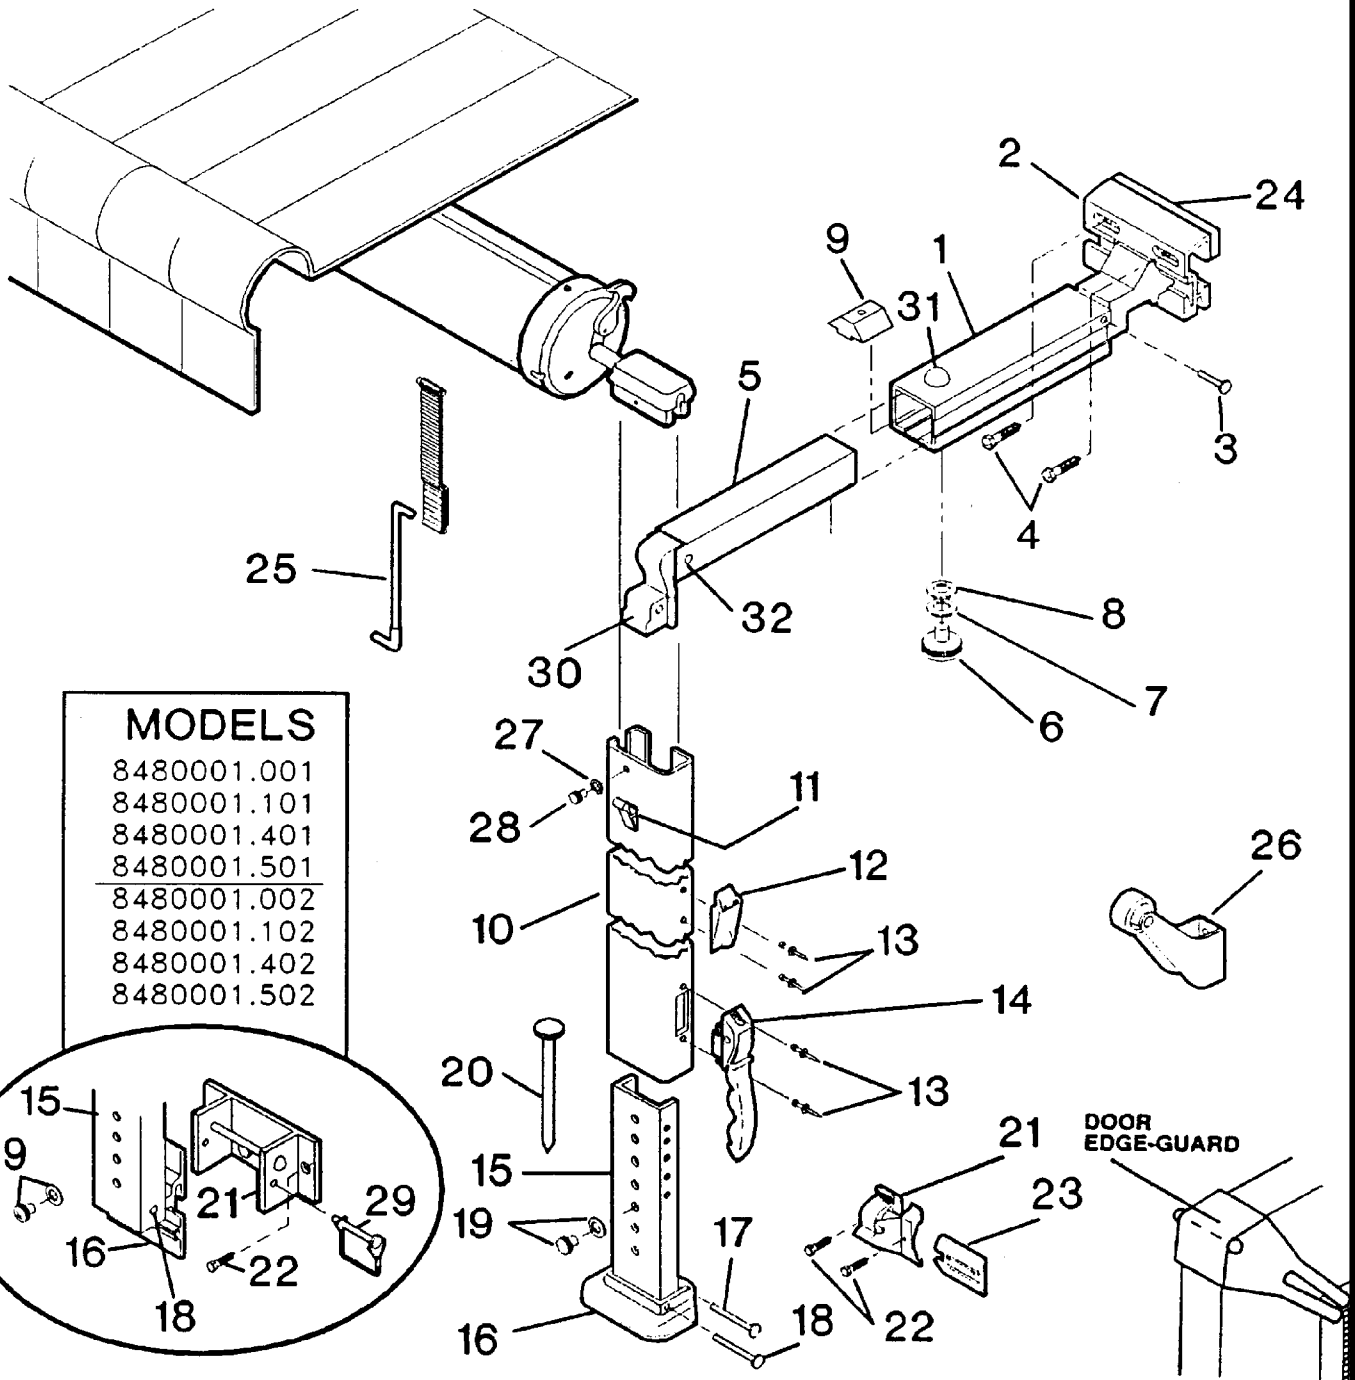

A & E UNIVERSAL HARDWARE FOR 8500 & 9000 AWNING

MODELS

8480001.001
8480001.101
8480001.401
8480001.501
8480001.002
8480001.102
8480001.402
8480001.502